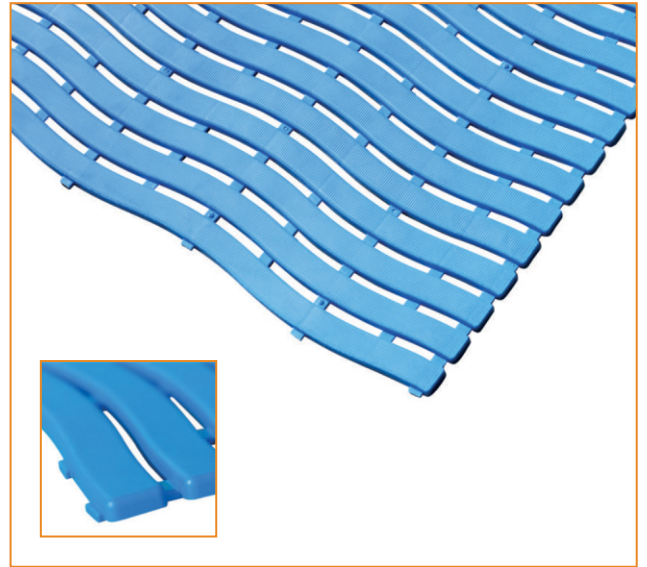

Comfort Step

Roll-out Anti-slip Duckboard

Features

Free draining matting for bare foot comfort and safety in wet areas. Creates a healthier and safer environment poolside.

- Anti-bacterial treated plastic prevents growth of fungi and bacteria.
- Ideal for swimming pool surrounds and locker rooms.
- Connector clips available for larger widths.
- Overall height 9mm.

Product Specification

Material:	Soft Polyethylene
Thickness:	9mm
Environment:	Wet areas, Swimming pools, Saunas
Wear Resistance:	Medium Duty
Cleaning:	Jet wash, Mild detergent

	Code	Metric	Imperial
Rolls	KM250	60cm x 15m	2' x 50'
	KMC	Connectors (Pack of 40 sufficient to join 15m length)	
Mats	KM2436	60cm x 90cm	2' x 3'
Cut lengths	KM24	60cm wide	2' wide